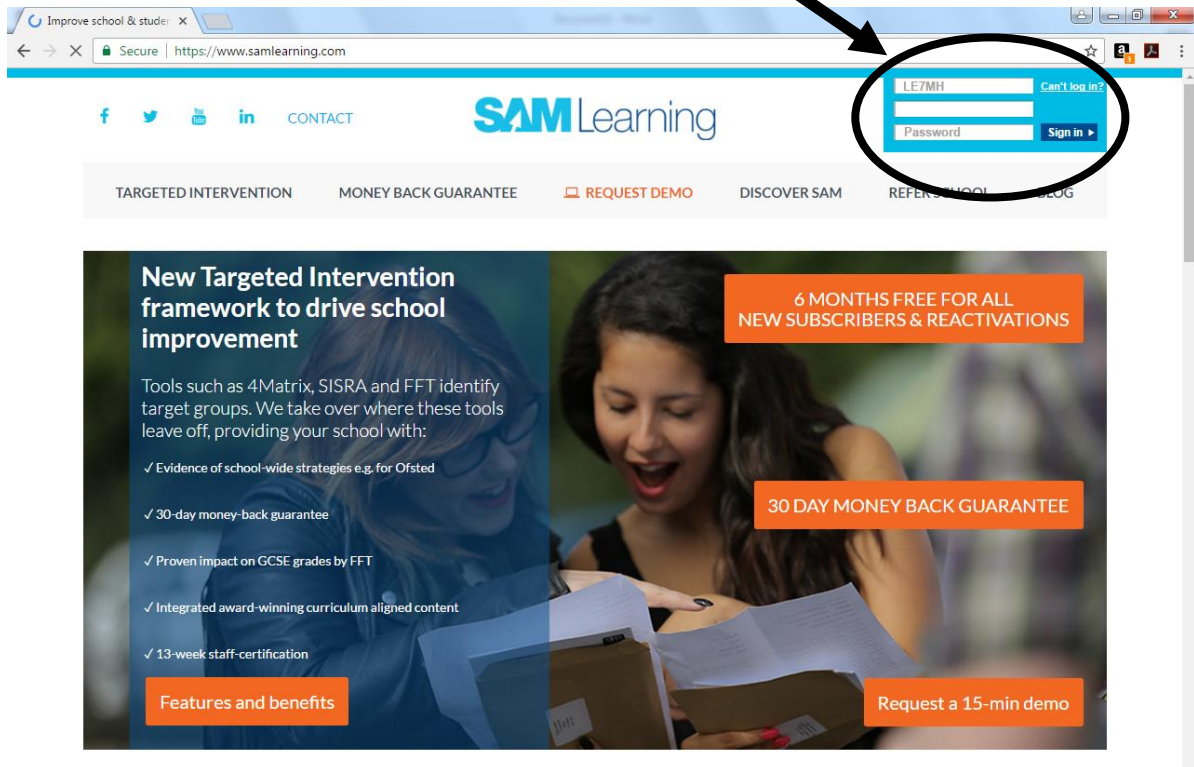

## Accessing SAM Learning

www.samlearning.com

Centre ID: LE7MH  
User ID: 6-digit DOB, First Name Initial and Surname initial  
(eg, 010883JS for a person called John Smith born on 1<sup>st</sup> August 1983)  
Password: Exactly the same as the User ID